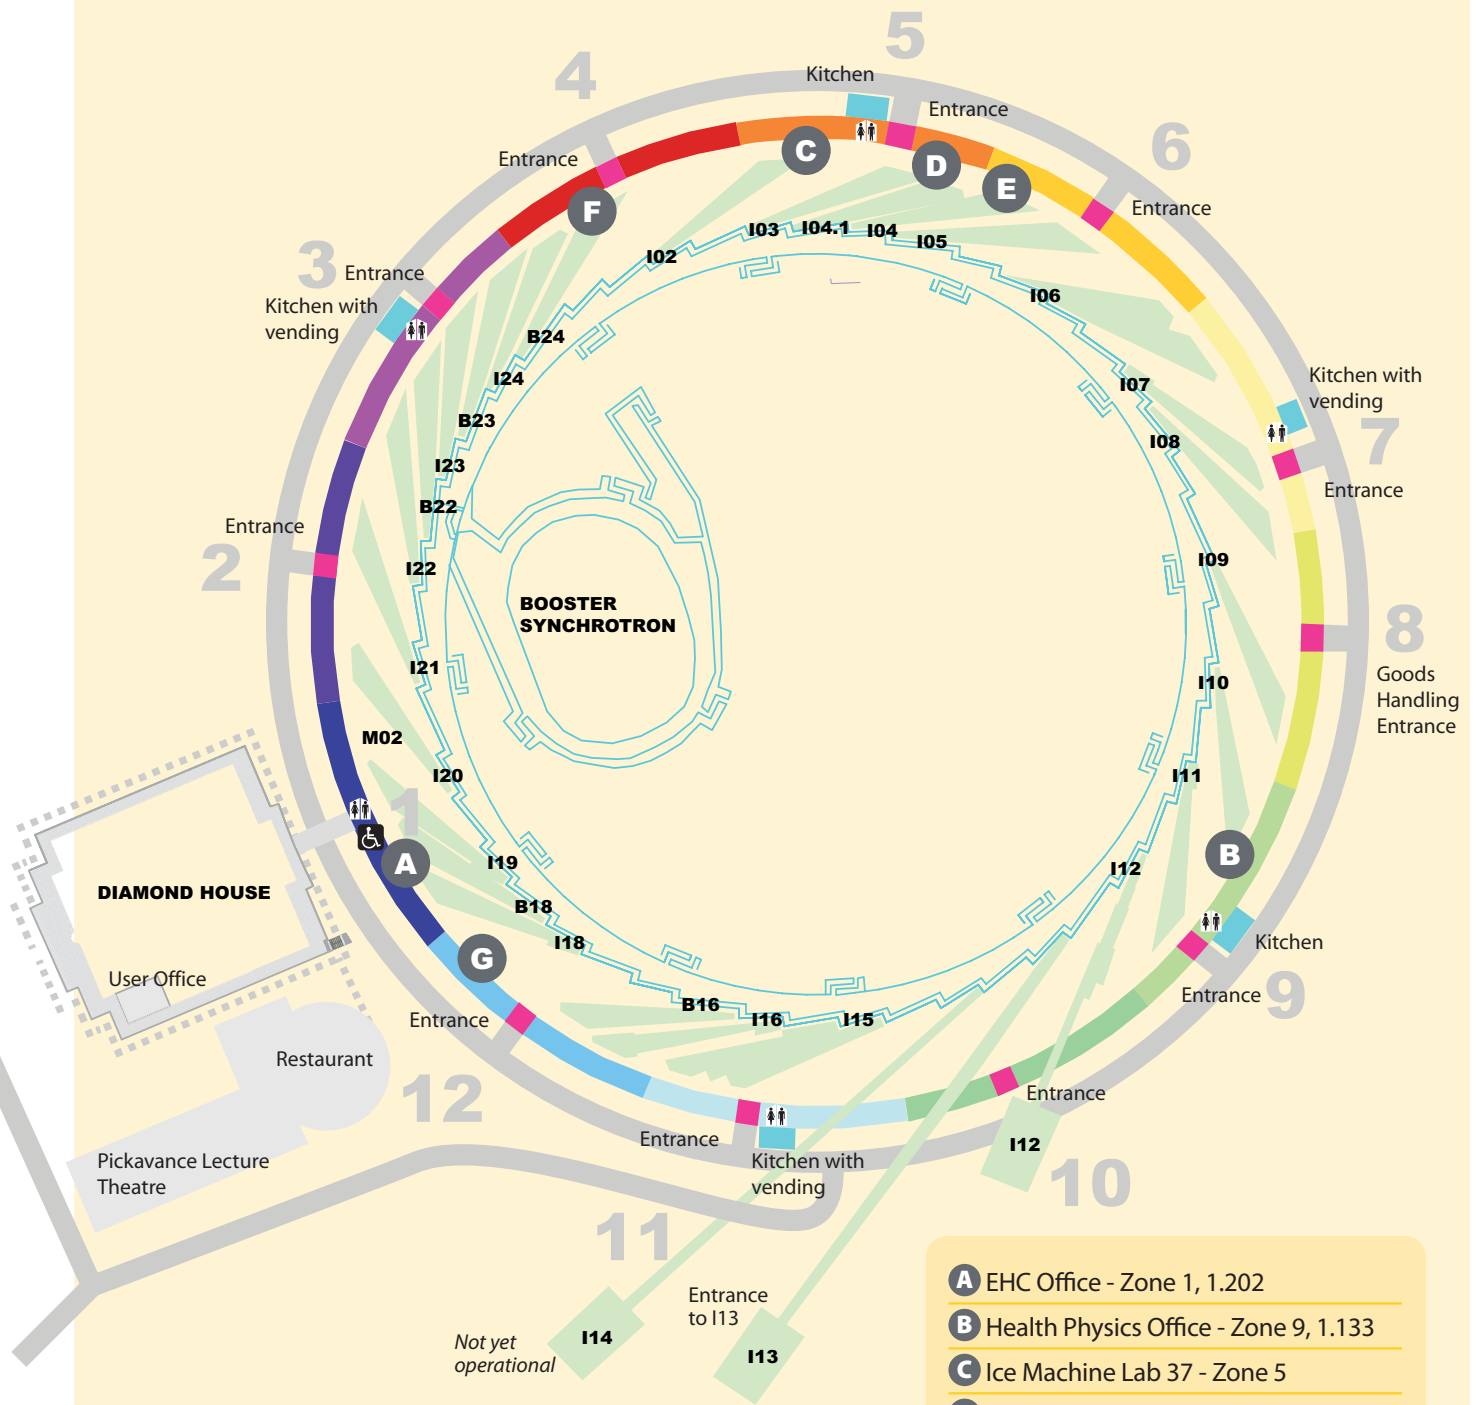

Welcome to Diamond Light Source

South Gate Entrance
07:30 - 17:30

Parking from 18 January to 26 February:

Due to the installation of the I14 beam pipe the normal vehicular access to the Synchrotron will be closed during this period.

Users should park at Ridgeway House following the highlighted **.....(blue)** route or the bus car park shown on the map. If access to site is required to drop off equipment then please refer to the map above which shows the south gate entrance route highlighted **.....(Red)**. Please note this gate is only open between the hours of 07:30 and 17:30 Monday to Friday.

If a car is unavoidably on site after the gates are locked at 17:30hrs the owner should contact RAL security on x5545 or securityral@stfc.ac.uk who will assist.

Users:

Users picking up access cards at main gate should go directly to the facility required. All other users should wait at Main Gate and request that they contact the User Office or Experimental Hall Co-ordinator.

 No access for visitors and users

Finding your way around the synchrotron building

- A** EHC Office - Zone 1, 1.202
- B** Health Physics Office - Zone 9, 1.133
- C** Ice Machine Lab 37 - Zone 5
- D** Lab 34a - Zone 5
- E** Lab X Chem - Zone 5
- F** MPL - Zone 4
- G** Radio Chem Lab - Zone 12