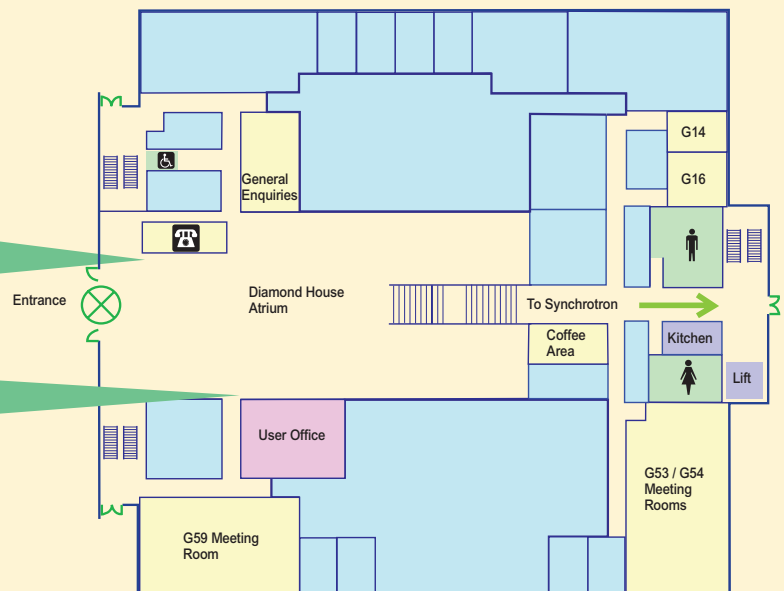

Welcome to Diamond Light Source

South Gate Entrance
07:30 - 17:30

Parking from 18 January to 26 February:

Due to the installation of the I14 beam pipe the normal vehicular access to the Synchrotron will be closed during this period.

Users should park at Ridgeway House following the highlighted **.....(blue)** route or the bus car park shown on the map. If access to site is required to drop off equipment then please refer to the map above which shows the south gate entrance route highlighted **.....(Red)**. Please note this gate is only open between the hours of 07:30 and 17:30 Monday to Friday.

If a car is unavoidably on site after the gates are locked at 17:30hrs the owner should contact RAL security on x5545 or securityral@stfc.ac.uk who will assist.

Users:

Users picking up access cards at main gate should go directly to the facility required. All other users should wait at Main Gate and request that they contact the User Office or Experimental Hall Co-ordinator.

 No access for visitors and users

Finding your way around the synchrotron building

- A** EHC Office - Zone 1, 1.202
- B** Health Physics Office - Zone 9, 1.133
- C** Ice Machine Lab 37 - Zone 5
- D** Lab 34a - Zone 5
- E** Lab X Chem - Zone 5
- F** MPL - Zone 4
- G** Radio Chem Lab - Zone 12